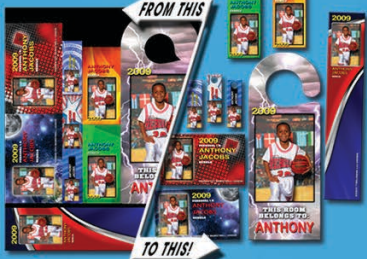

## SPECIALTY ITEMS

ID Pack 1 PRINT = 9 PRODUCTS

NEW Hand Fans

Stick 'Ems - 9 Individual Stickers

Fathead REAL.BIG.

Game Day Print 1 PRINT = 7 PRODUCTS

EXACT STYLES OF ALL PRODUCTS MAY VARY

© 2014 PBM Images, Inc.